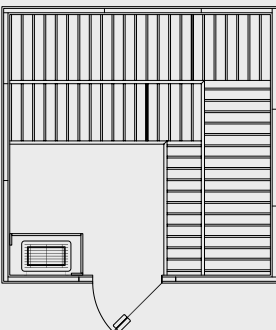

PB44 - 4'x4'

PB46 - 4'x6'

PB56 - 5'x6'

PB66 - 6'x6'

PB66-5 - 6'x6'

PB68 - 6'x8'

PB77-5 - 7'x7'

PB88 - 8'x8'

PB812 - 8'x12'

Typical configurations of Tylo Modular Series. Dimensions are approximate O.D. of sauna room.

Allow 2 ft. of bench per person. Unlimited custom shapes and sizes available for panel-type saunas.