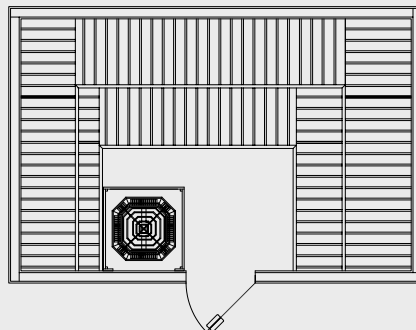

PB44 - 4'x4'

PB46 - 4'x6'

PB56 - 5'x6'

PB66 - 6'x6'

PB66-5 - 6'x6'

PB68 - 6'x8'

PB77-5 - 7'x7'

PB88 - 8'x8'

PB812 - 8'x12'

Typical configurations of Tylo Modular Series. Dimensions are approximate O.D. of sauna room.

Allow 2 ft. of bench per person. Unlimited custom shapes and sizes available for panel-type saunas.