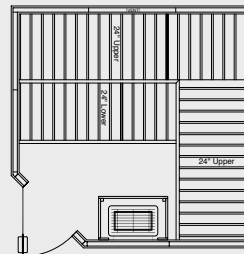

PB44 - 4'x4'

PB46 - 4'x6'

PB56 - 5'x6'

PB66 - 6'x6'

PB66-5 - 6'x6'

PB68 - 6'x8'

PB77-5 - 7'x7'

PB88 - 8'x8'

PB812 - 8'x12'

Typical configurations of Tylo Modular Series. Dimensions are approximate O.D. of sauna room.

Allow 2 ft. of bench per person. Unlimited custom shapes and sizes available for panel-type saunas.