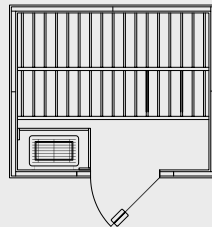

## All Modular Packages Include

- Benches, backrests, headrests, heater guard and duck boards
- Prebuilt, prefitted wall and ceiling panels — all completely blind nailed, Aspen interior and exterior
- Prehung all-glass door, hinged left or right, premounted in its own panel
- Heater, rocks, bucket, ladle, light, thermometer and necessary hardware
- Manufactured in the USA by Tylo
- Quick and easy assembly make Tylo the clear choice

PB44 - 4'x4'

PB46 - 4'x6'

PB56 - 5'x6'

PB66 - 6'x6'

PB66-5 - 6'x6'

PB68 - 6'x8'

PB77-5 - 7'x7'

PB88 - 8'x8'

PB812 - 8'x12'

Typical configurations of Tylo Modular Series. Dimensions are approximate O.D. of sauna room.

Allow 2 ft. of bench per person. Unlimited custom shapes and sizes available for panel-type saunas.