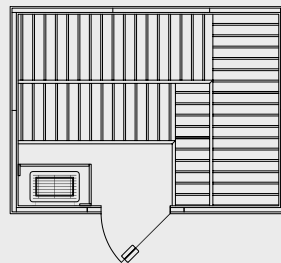

PB44 - 4'x4'

PB46 - 4'x6'

PB56 - 5'x6'

PB66 - 6'x6'

PB66-5 - 6'x6'

PB68 - 6'x8'

PB77-5 - 7'x7'

PB88 - 8'x8'

PB812 - 8'x12'

Typical configurations of Tylo Modular Series. Dimensions are approximate O.D. of sauna room.

Allow 2 ft. of bench per person. Unlimited custom shapes and sizes available for panel-type saunas.